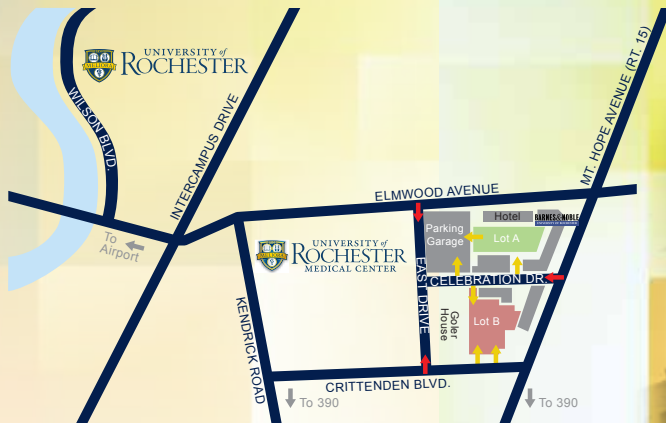

COLLEGE TOWN
EXPECT MORE

Live & Experience

www.CollegeTownRochester.com

COLLEGE TOWN

for retail leasing contact Fabi Miller at
216-514-8700 EXT 127

PARKING AT COLLEGE TOWN

Enter College Town via Mt. Hope Avenue to Celebration Drive, Elmwood Avenue to East Drive to Celebration Drive, or off Crittenden Blvd.

2 hours free customer parking in Parking Garage or Lots A and B.
Up to 4 hours after 6pm.

Parking available along Mt. Hope and Celebration Drive.

COLLEGE TOWN
EXPECT MORE