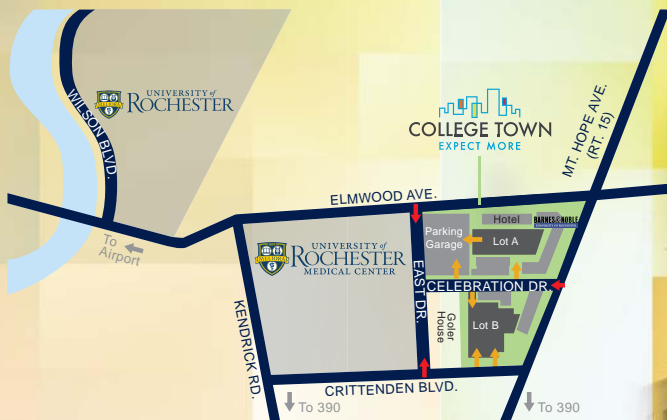

COLLEGE TOWN
EXPECT MORE

Live & Experience

COLLEGE TOWN

www.CollegeTownRochester.com

for retail leasing contact Pyramid Brokerage Co.
at 585-248-9426

PARKING AT COLLEGE TOWN

Enter College Town via Mt. Hope Avenue to Celebration Drive, Elmwood Avenue to East Drive to Celebration Drive, or off Crittenden Blvd.

2 hours free customer parking in Parking Garage or Lots A and B.
Up to 4 hours after 4pm.

Parking available along Mt. Hope and Celebration Drive.

COLLEGE TOWN
EXPECT MORE