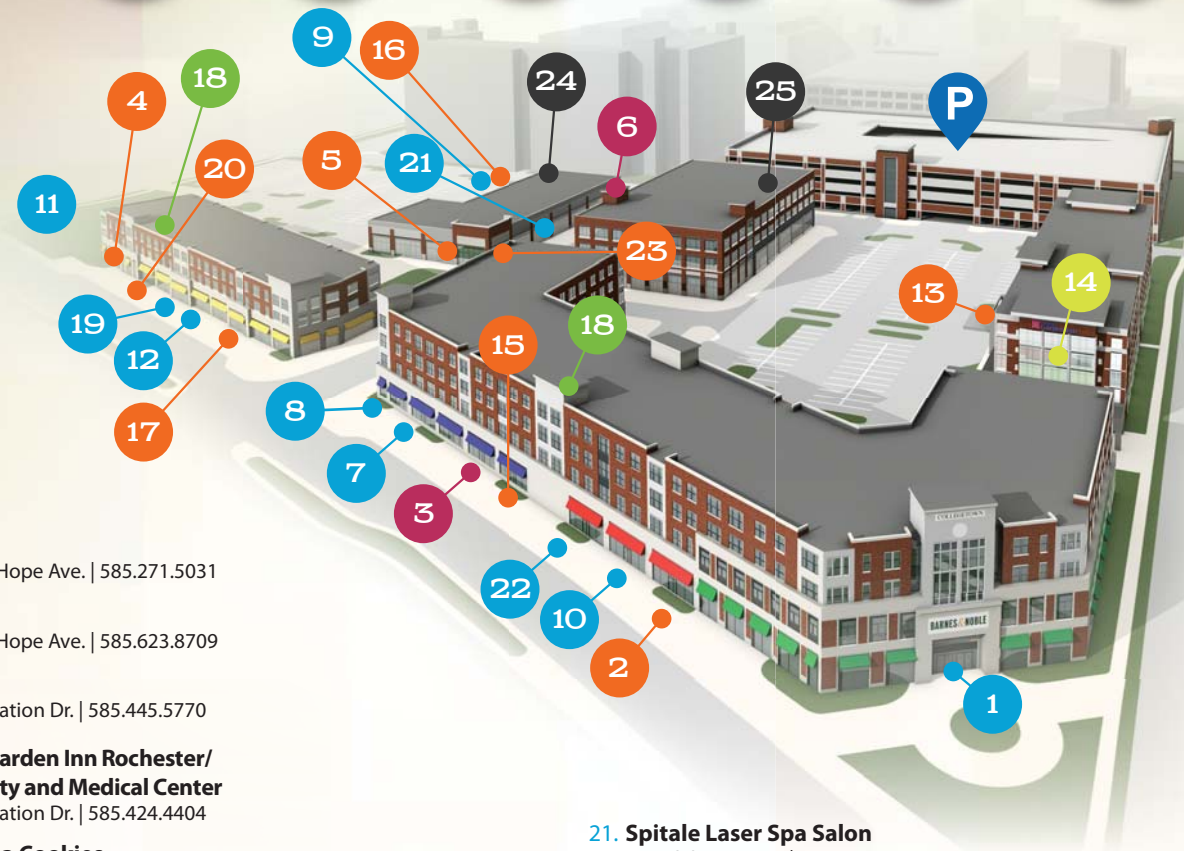

Enter College Town via Mt. Hope Avenue to Celebration Drive, Elmwood Avenue to East Drive to Celebration Drive, or off Crittenden Blvd.

2 hours free customer parking in Parking Garage or Lots A and B.  
Up to 4 hours after 4pm.

Parking available along Mt. Hope and Celebration Drive.

**COLLEGE TOWN**  
EXPECT MORE

College Town is an exciting mixed-use, close-knit district providing the Rochester community, University of Rochester and University of Rochester Medical Center students, faculty and staff a one-of-a-kind, vibrant place to live, learn, dine, shop, work and play.

At College Town, you never have to leave your neighborhood to go shopping or grab a bite to eat. College Town offers more than 110,000 square feet of retail and restaurant space.